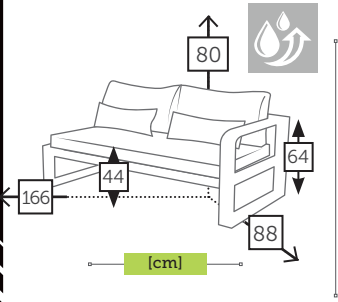

alu 2 seater sofa left arm with 5 cushions [waterproof inner]

- 8013 Ref. CAAS9412LLCCC
  Aluminium charcoal
  panama grefito
- 8008 Ref. CAAS9412LLCHC
  Aluminium champagne
  panama khaki

- 8001 Ref. CAAS9412LLMCC
  Aluminium mocca
  panama coco
- 3961 Ref. CAAS9412LLWHC
  Aluminium white
  sacha grey

FERMO CURVE