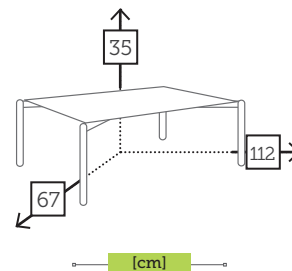

sunbrella dove

Ref. MR09622SWH

Aluminium white
Fabric sunbrella shade

sunbrella shade

MORRIS

alu coffee table

Ref. MR0962CTCC

Aluminium charcoal