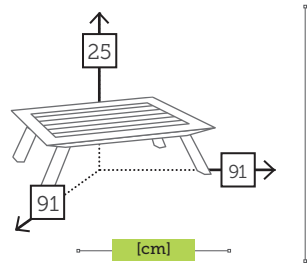

alu/teak coffee table

Ref. CAWS619ST4CC
Aluminium charcoal
Top teka

COOPER