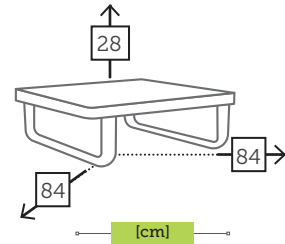

VENTURA

alu/glass coffee table

- Ref. CAGS639ST1CC
Aluminium charcoal
Top grey foggy glass

VERONA

alu/glass coffee table

- Ref. CAGS639ST4CC
Aluminium charcoal
Top grey foggy glass

XANTHUS

alu/sling deckchair
3 positions with neck pillow