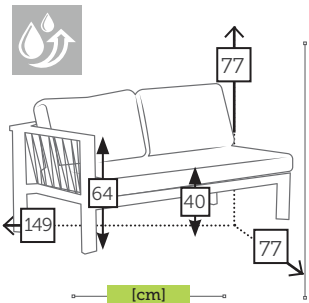

CESANO

alu/teak coffee table

Ref. CAWS619ST4CC
Aluminium charcoal
Top teka

COOPER

alu/rope 2 seater left arm sofa with cushions [waterproof inner]

Ref. CBTS6832LLWHC
Aluminium white
Rope grey

COOPER

alu/rope 2 seater right arm sofa with cushions [waterproof inner]