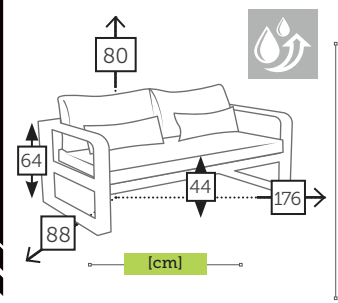

alu 2 seater sofa with 5 cushions [waterproof inner]

- 8013 Ref. CAAS9412CCC
  Aluminium charcoal
  panama grefito
- 8008 Ref. CAAS9412CHC
  Aluminium champagne
  panama khaki

- 8001 Ref. CAAS9412MCC
  Aluminium mocca
  panama coco
- 3961 Ref. CAAS9412WHC
  Aluminium white
  sacha grey

FERMO CURVE