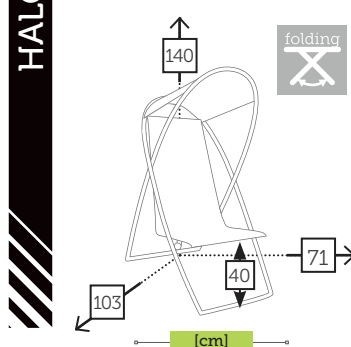

HALO alu/sling folding relax chair

- Ref. HL0000CC
  Aluminium charcoal
  Sling black
- Ref. HL0000WH
  Aluminium white
  Sling grey