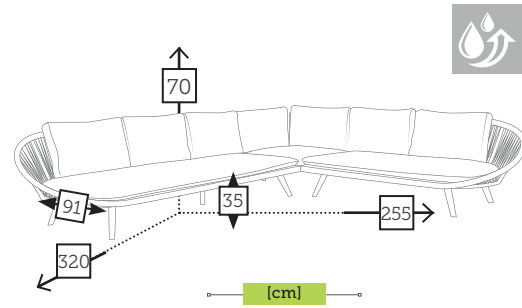

alu/rope corner set sofa with cushions [waterproof inner]

- Ref. CBTS611SGRC
  - Aluminium white
  - Sling khaki
  - Cushion khaki sling
- Ref. CBTS611SKHC
  - Aluminium white
  - Sling silverblack
  - Cushion silverblack sling