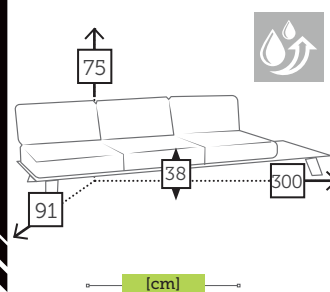

alu/teak 3 seater sofa with cushions

- Ref. CAWS6193WOCCC
  Aluminium charcoal