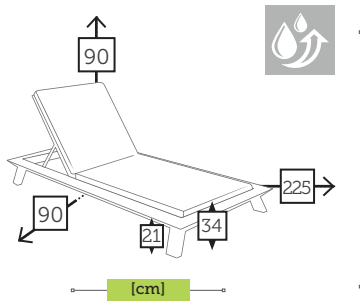

NEVERLAND

alu/glass coffee table

- Ref. CAGS619ST1WH
- Aluminium white
- Top white foggy glass

alu back with cushion [waterproof inner]

Ref. CAAS629BWHC
Aluminium white

alu/glass dining table

alu sunlounger 5 positions with cushion [waterproof inner]