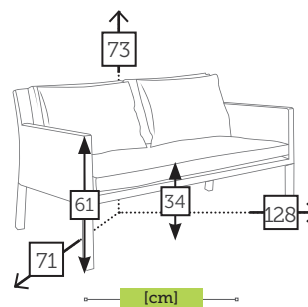

alu/sling 2 seater sofa with cushions

- Ref. CTXS6382GGC
  Aluminio white
  Olefin gentle grey
  Cushion gentle grey olefin