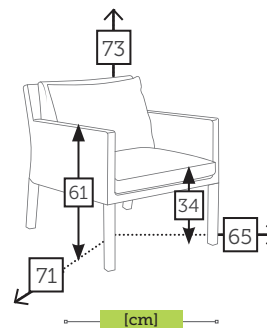

alu/sling 1 seater sofa with cushions

- Ref. CTXS6381GGC
  Aluminio white
  Olefin gentle grey
  Cushion gentle grey olefin