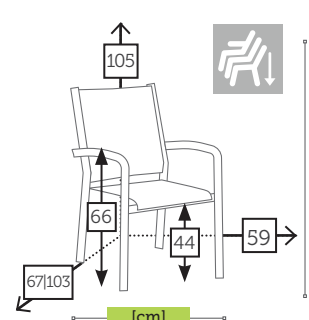

alu/sling 4 positions recliner [cast alu decor arm]

Ref. CTPX859DCCSB
Aluminium charcoal
Sling silverblack

Ref. CTPX859DWHKH
Aluminium white
Sling khaki

Ref. CTPX859DCHKH
Aluminium champagne
Sling khaki

Ref. CTPX859DWHSB
Aluminium white
Sling silverblack

Ref. CTPX859DMCCF
Aluminium mocca
Sling coffee

Ref. CTPX859DWHWH
Aluminium white
Sling white

CUBE