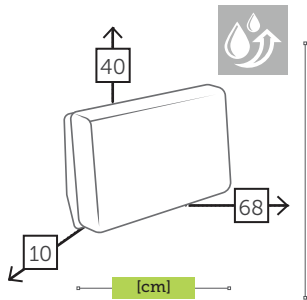

CESANO

alu back sofa with cushion

Ref. CAAS619BCCC
Aluminium charcoal

COOPER