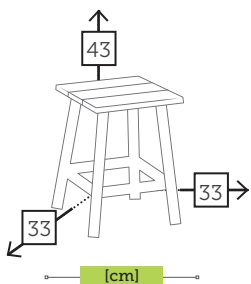

MARS

alu relax chair with cushions

- Ref. MS0971LCCC
  Aluminium charcoal
  Sunbrella dove
- Ref. MS0971LCWH
  Aluminium white
  Sunbrella shade

MIAMI

alu service table with removable tray

- Ref. TAGA603T6CC
  Aluminium charcoal
- Ref. TAGA603T6MC
  Aluminium mocca
- Ref. TAGA603T6CH
  Aluminium champagne
- Ref. TAGA603T6WH
  Aluminium white

MESSINA

alu stool

- Ref. CAA712CC
  Aluminium charcoal
- Ref. CAA712MC
  Aluminium mocca
- Ref. CAA712CH
  Aluminium champagne
- Ref. CAA712WH
  Aluminium white

MORRIS

alu dining table

- Ref. MR0962DT2CC
  Aluminium charcoal
- Ref. MR0962DT2WH
  Aluminium white

MIAMI

alu service table with removable tray

- Ref. TAGA603STCC
  Aluminium charcoal
- Ref. TAGA603STMC
  Aluminium mocca
- Ref. TAGA603STCH
  Aluminium champagne
- Ref. TAGA603STWH
  Aluminium white

MORRIS

alu/upholstered armchair with cushion [quick dry foam QDF]

- Ref. MR0962CC
  Aluminium charcoal
  Fabric sunbrella dove
- Ref. MR0962WH
  Aluminium white
  Fabric sunbrella shade