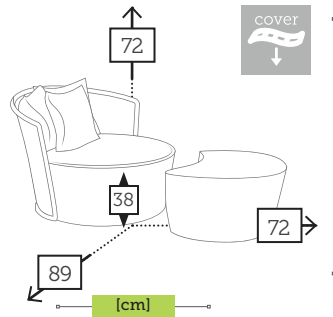

alu/sling relax chair with pouf with 3 cushions

[upholstered and quick dry foam QDF]

- Ref. TH0002BLTPC
  Aluminium black
  Sling taupe
  Cushions panama coco & khaki
- Ref. TH0002WHGRC
  Aluminium white
  Sling grey
  Cushions panama grafito & sachá grey