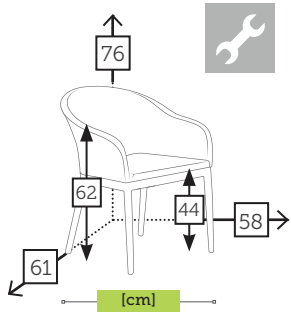

BRISA

alu/upholstered armchair with cushion [quick dry foam QDF]

- Ref. MB4035CC
  Aluminium charcoal
  Sling dark grey
- Ref. MB4035WH
  Aluminium white
  Sling light grey

CASTOR