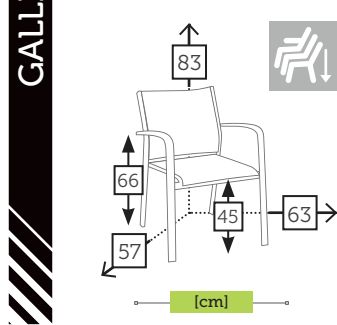

alu/teak bar table

- | | |
|--|--|
| | Ref. TAGT940T127BARWH
Aluminium white
Top teak |
|--|--|

FLO resin flowerpot

- Ref. 711.2100
Polyethylene white
- Ref. 711.2300
Polyethylene taupe

GALLIS alu/sling armchair