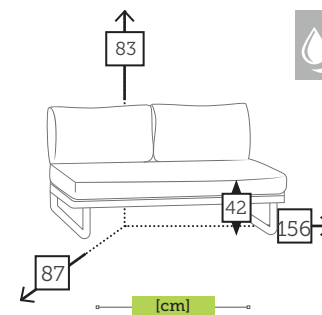

alu/rope 2 seater sofa with cushions [waterproof inner]

- Ref. CBTS6392WOCCGRC
  Aluminium charcoal
  Rope grey