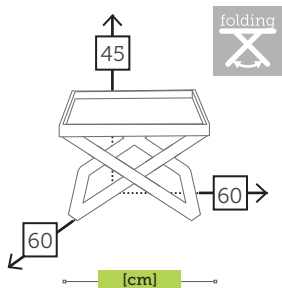

alu service table with removable tray