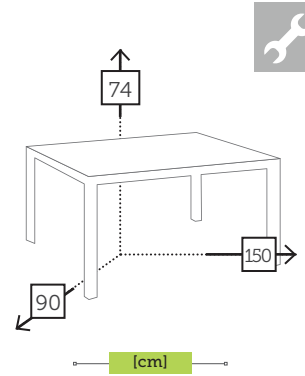

alu/hpl dining table

- Ref. 103.1342
  Aluminium black
  Top black hpl
- Ref. 103.1444
  Aluminium mocca
  Top beige hpl
- Ref. 103.1141
  Aluminium white
  Top white hpl
- Ref. 103.1445
  Aluminium mocca
  Top wood hpl