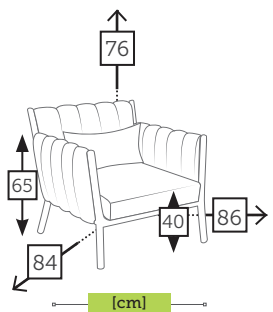

MORRIS

alu/upholstered 1 seater sofa with cushions [quick dry foam QDF]

Ref. MR09621SCC

Aluminium charcoal
Fabric sunbrella dove

sunbrella dove

Ref. MR09621SWH

Aluminium white
Fabric sunbrella shade

sunbrella shade

MORRIS