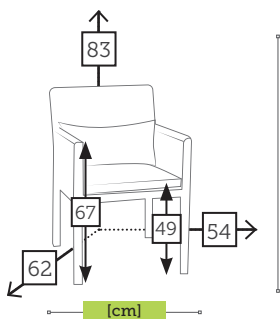

alu/sling armchair with 2 cushions

Ref. CTX638CFC Aluminium mocca Sling coffee Cushion coffee Sling	Ref. CTX638KHC Aluminium champagne Sling khaki Cushion khaki Sling
Ref. CTX638GGC Aluminium white Olefin gentle grey Cushion gentle grey olefin	Ref. CTX638WHC Aluminium white Sling white Cushion white Sling