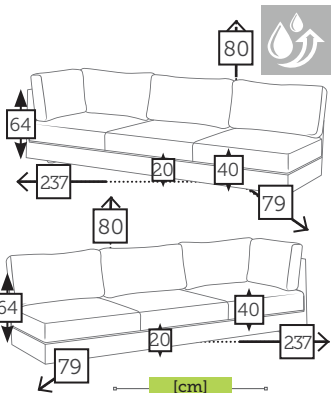

SKY

alu/sling dining armchair [upholstered quick dry foam QDF and teak arm]

Ref. CTX815WDQCC
Aluminium charcoal
Teak arms
Olefin antracite

Ref. CTX815WDQWH
Aluminium white
Olefin gentle grey

SIESTA

alu 3 seater corner sofa with 7 cushions [waterproof inner]