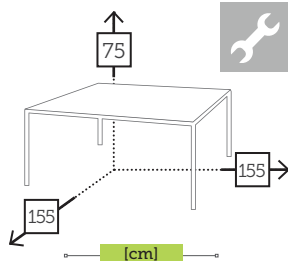

alu/glass table

[top foggy glass 8mm]

Ref. TAGG638T15CCGR Aluminium charcoal Top grey	Ref. TAGG638T15WHCP Aluminium white Top cappuccino
Ref. TAGG638T15CHCP Aluminium champagne Top cappuccino	Ref. TAGG638T15WHGR Aluminium white Top grey
Ref. TAGG638T15MCCP Aluminium mocca Top cappuccino	Ref. TAGG638T15WHWH Aluminium white Top white