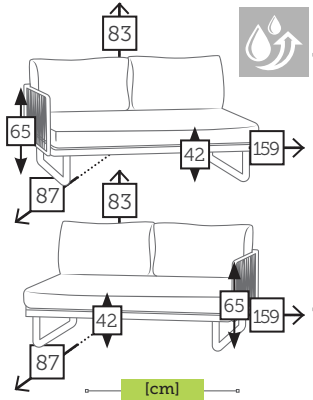

alu/rope 2 seater sofa with cushions [waterproof inner]

- Ref. CBTS6392WOCCGRC
Aluminium charcoal
Rope grey

VENTURA

alu/rope 2 seater corner sofa with cushions [waterproof inner]

- Ref. CBTS6392LRCCGRC
Aluminium charcoal
Rope grey
- 8013
panama
grafito
- Ref. CBTS6392LLCCGRC
Aluminium charcoal
Rope grey