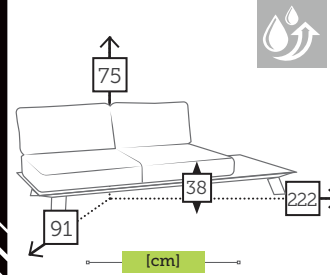

alu/teak 2 seater sofa with cushions

- Ref. CAWS6192WOCCC
  Aluminium charcoal

CAMPUS