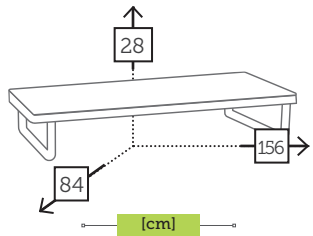

alu/glass coffee table

- Ref. CAGS639ST1CC
  Aluminium charcoal
  Top grey foggy glass

VERONA