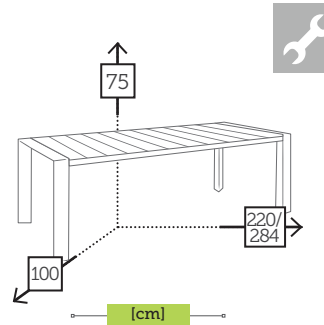

SPADE

alu/glass coffee table

Ref. CAGS610STWH
 Aluminium white
 Top white foggy glass

TER

alu/teak extendable table

Ref. SA835TT4EGR
 Aluminium charcoal
 Top teak

Ref. SA835TT4EWH
 Aluminium white
 Top teak