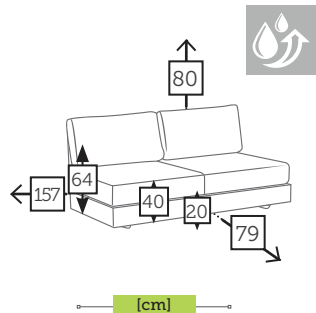

Ref. CAAL6191WHC
Aluminium white

resin/hpl round table

alu double sunlounger 5 positions with cushion [waterproof inner]

Ref. CAAL6192WHC
Aluminium white

alu dining armchair

SIESTA

alu 2 seater sofa with 4 cushions [waterproof inner]