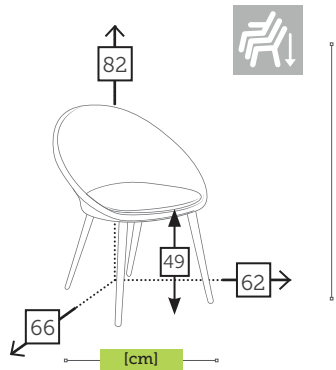

alu/sling chair with cushion

- Ref. CTX610WHKHC
  - Aluminium white
  - Sling khaki
  - Cushion khaki sling
- Ref. CTX610WHSBC
  - Aluminium white
  - Sling silverblack
  - Cushion silverblack sling