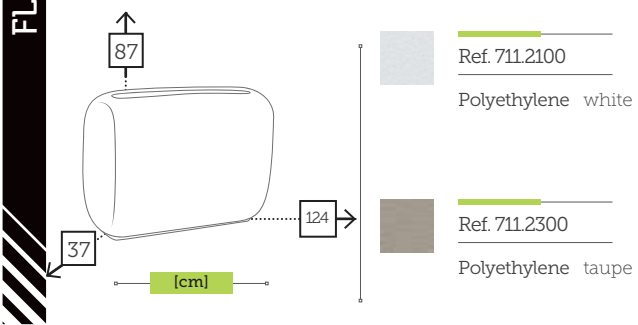

FLO resin flowerpot

- Ref. 711.2100
  Polyethylene white
- Ref. 711.2300
  Polyethylene taupe