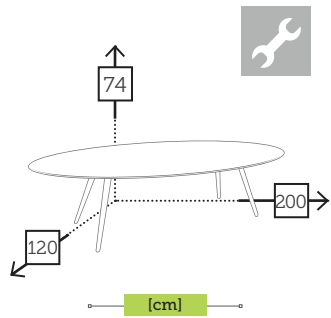

SPADE

alu/glass dining table [top foggy glass 12 mm]

Ref. TAGG610T5WH
Aluminium white
Top white foggy glass

TER