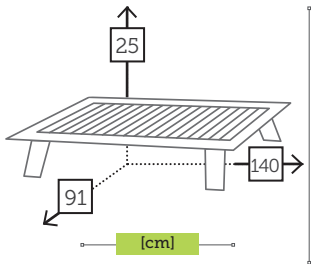

Ref. CBTS6831WHC
Aluminium white
Rope grey

CESANO

alu/teak coffee table

Ref. CAWS619ST1CC
Aluminium charcoal
Top teka

COOPER

alu/rope 1 seater corner with cushions [waterproof inner]

Ref. CBTS683CWHC
Aluminium white
Rope grey