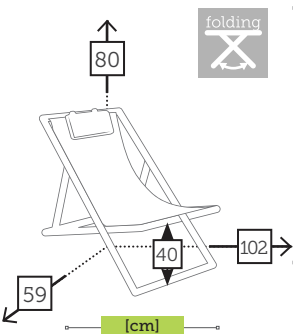

VENTURA

alu/glass coffee table

- Ref. CAGS639ST1CC
Aluminium charcoal
Top grey foggy glass

VERONA

alu/glass coffee table

- Ref. CAGS639ST4CC
Aluminium charcoal
Top grey foggy glass

XANTHUS

alu/sling deckchair
3 positions with neck pillow