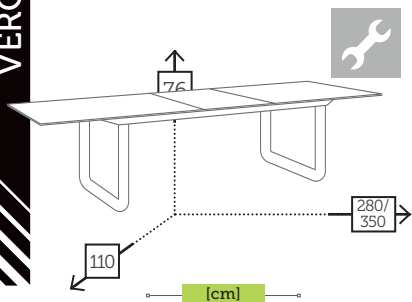

- Ref. CBTS6391CCGRC
Aluminium charcoal
Rope grey

alu/glass extendable table

[top foggy glass 13 mm]

- Ref. TAGG637T28ECC
Aluminium charcoal
Top grey foggy glass
- Ref. TAGG637T28ECH
Aluminium champagne
Top cappuccino foggy glass
- Ref. TAGG637T28EMC
Aluminium mocca
Top cappuccino foggy glass
- Ref. TAGG637T28EWHCP
Aluminium white
Top cappuccino foggy glass
- Ref. TAGG637T28EWHGR
Aluminium white
Top grey foggy glass
- Ref. TAGG637T28EWH
Aluminium white
Top white foggy glass