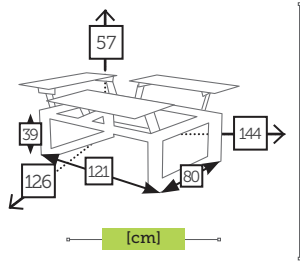

alu coffee table with 3 tops

- | | | | |
|--|--|--|--------------------------------------|
| | Ref. CAAS940ST3CC
Aluminium charcoal | | Ref. CAAS940ST3MC
Aluminium mocca |
| | Ref. CAAS940ST3CH
Aluminium champagne | | Ref. CAAS940ST3WH
Aluminium white |