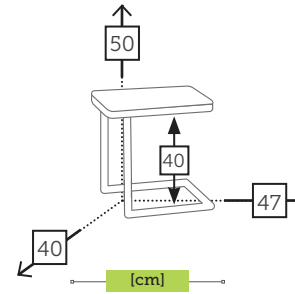

alu side table

- Ref. TAGA112STCC
  Aluminium charcoal
- Ref. TAGA112STCH
  Aluminium champagne
- Ref. TAGA112STMC
  Aluminium mocca
- Ref. TAGA112STWH
  Aluminium white