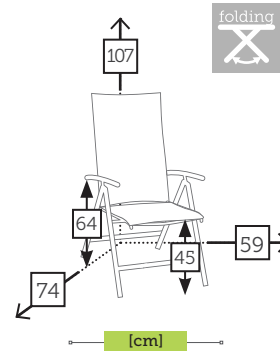

YORK

alu/sling 5 positions recliner

- Ref. CTXP906CCSB
Aluminium charcoal
Sling silverblack
- Ref. CTXP906CHKH
Aluminium champagne
Sling khaki
- Ref. CTXP906MCCF
Aluminium mocca
Sling coffee
- Ref. CTXP906WHKH
Aluminium white
Sling khaki
- Ref. CTXP906WHSB
Aluminium white
Sling silverblack
- Ref. CTXP906WHWH
Aluminium white
Sling white