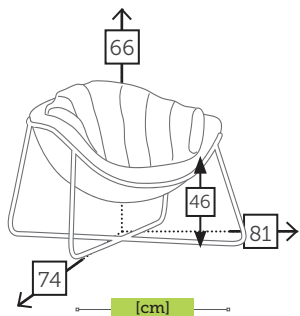

MARS

alu relax chair with cushions