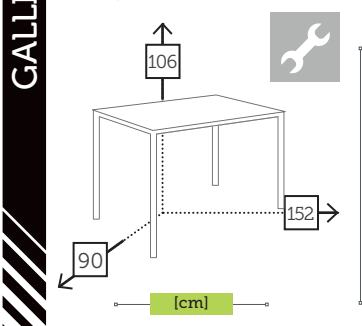

GALLIS alu/glass bar table

- Ref. TAGG858T2BARWH
  Aluminium white
  Top white foggy glass