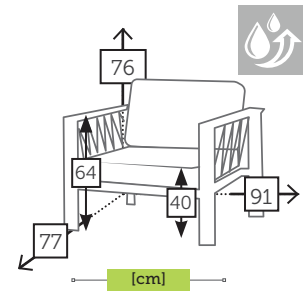

Ref. CBTS6831WHC
Aluminium white
Rope grey

CESANO

alu/teak coffee table

Ref. CAWS619ST1CC
Aluminium charcoal
Top teka

COOPER

alu/rope 1 seater corner with cushions [waterproof inner]

Ref. CBTS683CWHC
Aluminium white
Rope grey