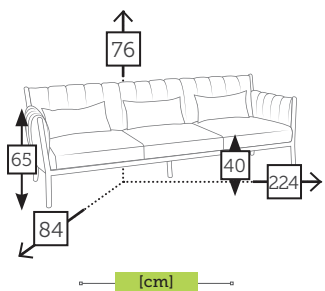

alu/upholstered 3 seater sofa with cushions [quick dry foam QDF]

Ref. MR09623SCC

Aluminium charcoal
Fabric sunbrella dove

sunbrella dove

Ref. MR09623SWH

Aluminium white
Fabric sunbrella shade

sunbrella shade

MUGA