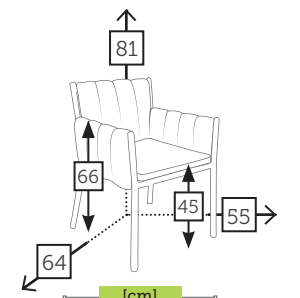

MIAMI

alu service table with removable tray

- Ref. TAGA603STCC
Aluminium charcoal
- Ref. TAGA603STMC
Aluminium mocca
- Ref. TAGA603STCH
Aluminium champagne
- Ref. TAGA603STWH
Aluminium white

MORRIS

alu/upholstered armchair with cushion [quick dry foam QDF]