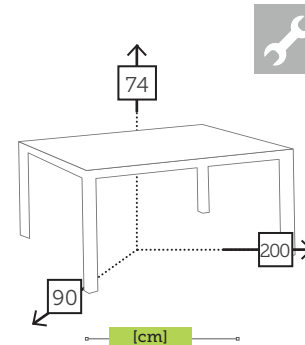

alu/hpl dining table

- Ref. 104.1141
  Aluminium white
  Top white hpl
- Ref. 104.1444
  Aluminium mocca
  Top beige hpl
- Ref. 104.1445
  Aluminium mocca
  Top wood hpl