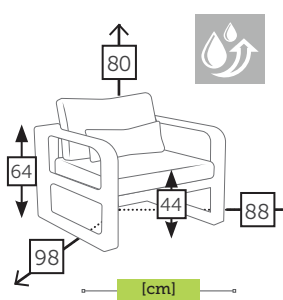

alu 1 seater sofa with 3 cushions [waterproof inner]

- Ref. CAAS9411CCC
  Aluminium charcoal
- Ref. CAAS9411CHC
  Aluminium champagne

- Ref. CAAS9411MCC
  Aluminium mocca
- Ref. CAAS9411WHC
  Aluminium white