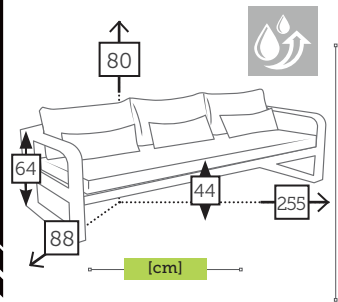

alu 3 seater sofa with 7 cushions [waterproof inner]

- 8013 Ref. CAAS9413CCC
  Aluminium charcoal
  panama grefito
- 8008 Ref. CAAS9413CHC
  Aluminium champagne
  panama khaki

- 8001 Ref. CAAS9413MCC
  Aluminium mocca
  panama coco
- 3961 Ref. CAAS9413WHC
  Aluminium white
  sacha grey