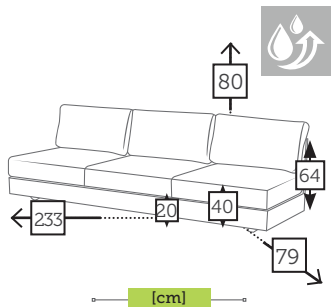

Ref. CAAS6022WOWHC
Aluminium white

SIESTA

alu footrest with cushion [waterproof inner]

Ref. CAAF6024WHC
Aluminium white

SIESTA

alu 3 seater sofa with 6 cushions [waterproof inner]

Ref. CAAS6023WOWHC
Aluminium white