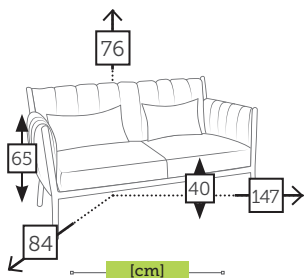

sunbrella dove

Ref. MR0962OTWH

Aluminium white
Fabric sunbrella shade

sunbrella shade

MORRIS

alu/upholstered 2 seater sofa with cushions [quick dry foam QDF]

Ref. MR09622SCC

Aluminium charcoal
Fabric sunbrella dove