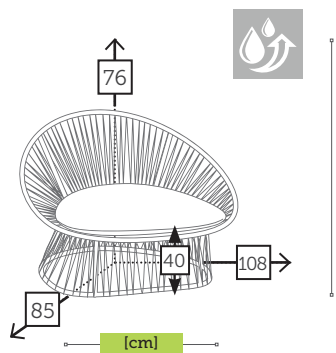

alu/rope 1 seater sofa with seat cushion [waterproof inner]

- Ref. CBTS6101KHC
  - Aluminium champagne
  - Rope khaki
  - Cushion panama khaki
- Ref. CBTS6101GRC
  - Aluminium silver
  - Rope grey
  - Cushion sachá grey