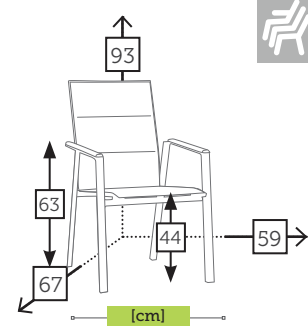

SPADE

alu/glass dining table [top foggy glass 12 mm]

Ref. TAGG610T5WH
 Aluminium white
 Top white foggy glass

TER

alu/double sling armchair

Ref. SA835SC1DHGR
 Aluminium charcoal
 Teak arms
 Sling khaki

Ref. SA835SC1DHWH
 Aluminium white
 Teak arms
 Sling khaki