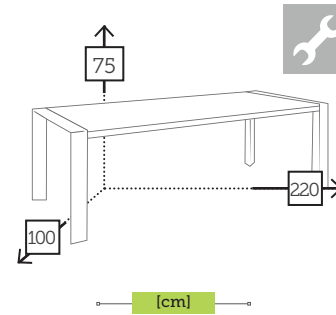

NEVERLAND

alu/glass coffee table

- Ref. CAGS619ST1WH
- Aluminium white
- Top white foggy glass

alu back with cushion [waterproof inner]

Ref. CAAS629BWHC
Aluminium white

alu/glass dining table

alu sunlounger 5 positions with cushion [waterproof inner]