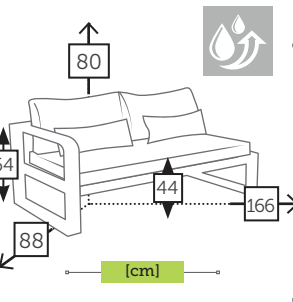

alu 2 seater sofa right arm with 5 cushions [waterproof inner]

- 8013 Ref. CAAS9412LRCCC
  Aluminium charcoal
  panama grefito
- 8008 Ref. CAAS9412LRCHC
  Aluminium champagne
  panama khaki

- 8001 Ref. CAAS9412LRMCC
  Aluminium mocca
  panama coco
- 3961 Ref. CAAS9412LRWHC
  Aluminium white
  sacha grey

FERMO CURVE