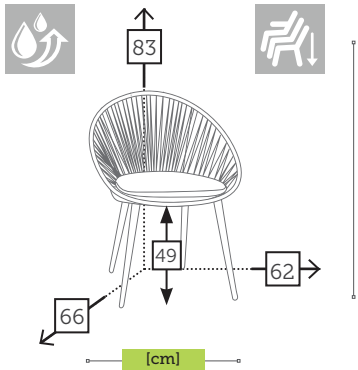

alu/rope chair with cushion [waterproof inner]

- Ref. CBT610KHC
  - Aluminium champagne
  - Rope khaki
  - Cushion panama khaki
- Ref. CBT610GRC
  - Aluminium silver
  - Rope grey
  - Cushion sachá grey