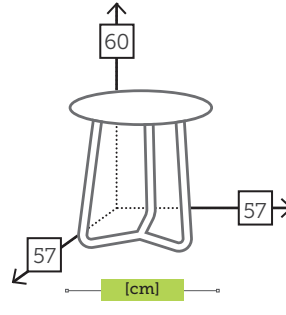

Ref. CTXS710R7KHC
Sling khaki
Cushion khaki sling

Ref. CTXS710R7WHC
Sling white
Cushion white sling

alu round side table

Ref. CTX710ST6AZ
Aluminium blue

Ref. CTX710ST6MC
Aluminium mocca

Ref. CTX710ST6CC
Aluminium charcoal