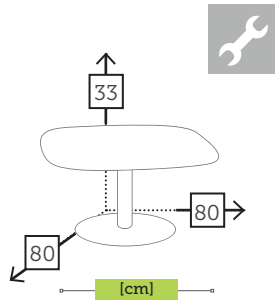

alu/glass coffee table

Ref. CAGS610STWH
Aluminium white
Top white foggy glass

TER