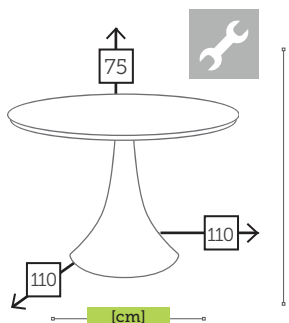

alu/glass round table [top foggy glass 8mm]

- Ref. TAGG152T11RCC
  Aluminium charcoal
  Top grey
- Ref. TAGG152T11RCH
  Aluminium champagne
  Top cappuccino
- Ref. TAGG152T11RMC
  Aluminium mocca
  Top cappuccino

- Ref. TAGG152T11RWHCP
  Aluminium white
  Top cappuccino
- Ref. TAGG152T11RWHGR
  Aluminium white
  Top grey
- Ref. TAGG152T11RWH
  Aluminium white
  Top white

FERMO CURVE