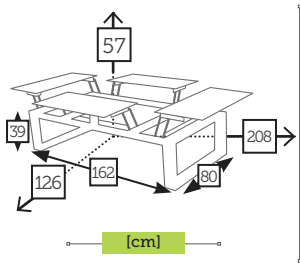

alu coffee table with 4 tops

	Ref. CAAS940STCC Aluminium charcoal		Ref. CAAS940STMC Aluminium mocca
	Ref. CAAS940STCH Aluminium champagne		Ref. CAAS940STWH Aluminium white