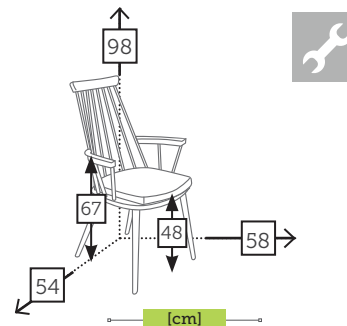

Ref. CAAL6191WHC
Aluminium white

resin/hpl round table

alu double sunlounger 5 positions with cushion [waterproof inner]

Ref. CAAL6192WHC
Aluminium white

alu dining armchair

SIESTA

alu 2 seater sofa with 4 cushions [waterproof inner]