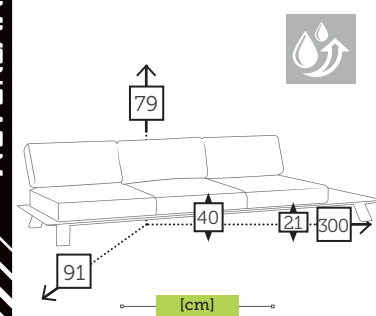

alu 3 seater sofa with cushions [waterproof inner]

- Ref. CAAS6193WOWHC
- Aluminium white
- 8007 panama artic

NEVERLAND