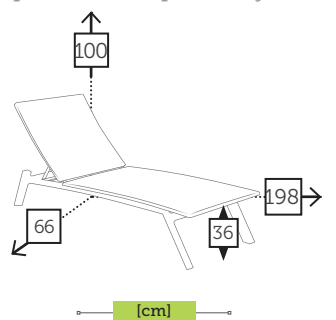

alu/sling sunlounger 5 positions [upholstered quick dry foam QDF and sling]

Ref. CTXL815DQCC
Aluminium charcoal
Olefin antracite

Ref. CTXL815DQWH
Aluminium white
Olefin gentle grey