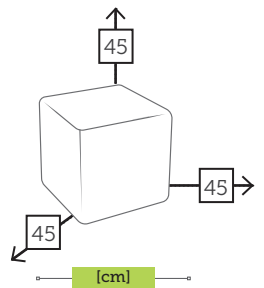

upholstered pouf [removable cover and quick dry foam QDF]

Ref. CFBF555AC
Funda: agora acqua

Ref. CFBF555KH
Funda: agora khaki

Ref. CFBF555AR
Funda: citel ardoise

Ref. CFBF555IG
Funda: agora ice grey

COSMO