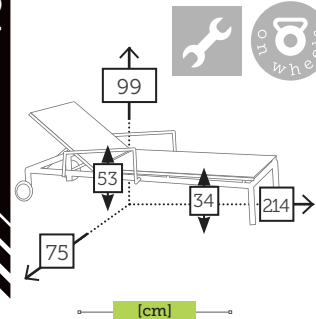

alu/sling sunlounger
5 position

- Ref. CTXL906CCSB
  Aluminium charcoal
  Sling silverblack
- Ref. CTXL906CHKH
  Aluminium champagne
  Sling khaki
- Ref. CTXL906MCCF
  Aluminium mocca
  Sling coffee
- Ref. CTXL906WHKH
  Aluminium white
  Sling khaki
- Ref. CTXL906WHSB
  Aluminium white
  Sling silverblack
- Ref. CTXL906WHWH
  Aluminium white
  Sling white