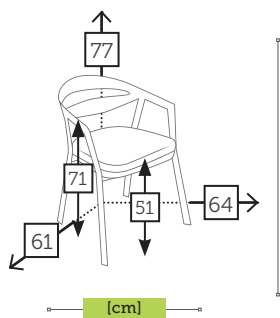

alu dining armchair

- Ref. CAA656WH
  Aluminium white
- Ref. CAA656AZ
  Aluminium blue