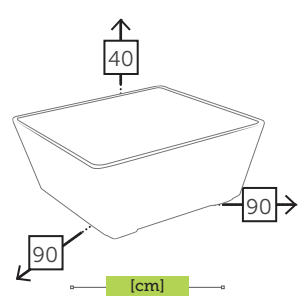

Ref. 131.2101
Polyethylene white
Top clear glass

Ref. 131.2201
Polyethylene black
Top clear glass

EXPLORER

alu round side table

- Ref. CTX126ST6AZ
Aluminium blue
- Ref. CTX126ST6CC
Aluminium charcoal
- Ref. CTX126ST6CH
Aluminium champagne