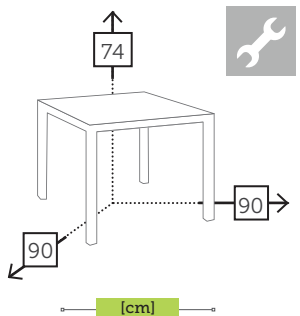

alu/hpl table

- Ref. 102.1342
  Aluminium black
  Top black hpl
- Ref. 102.1444
  Aluminium mocca
  Top beige hpl
- Ref. 102.1141
  Aluminium white
  Top white hpl
- Ref. 102.1445
  Aluminium mocca
  Top wood hpl