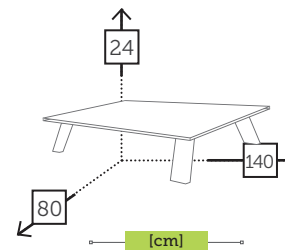

alu/glass coffee table

- Ref. CAGS619ST1WH
- Aluminium white
- Top white foggy glass