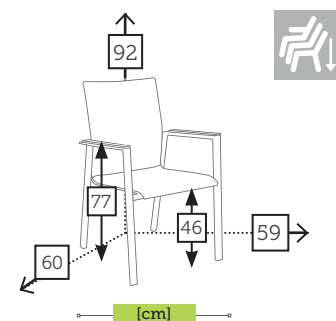

alu/sling dining armchair [upholstered quick dry foam QDF and teak arm]

Ref. CTX815WDQCC
Aluminium charcoal
Teak arms
Olefin antracite

Ref. CTX815WDQWH
Aluminium white
Olefin gentle grey

SIESTA