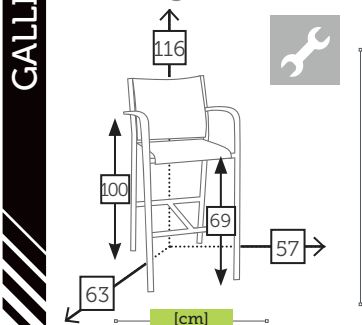

GALLIS alu/glass bar table

- Ref. TAGG858T2BARWH
Aluminium white
Top white foggy glass

GAT resin dining armchair

- Ref. 251.2100
Polyethylene white
- Ref. 251.2200
Polyethylene black

GALLIS alu/sling barstool