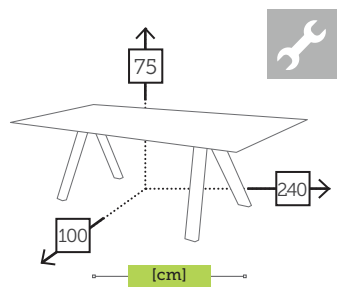

- Ref. TAGC619T24EWHFB
- Aluminium white
- Top fusion beton ceramic

NEVERLAND

alu 3 seater sofa with cushions [waterproof inner]

- Ref. CAAS6193WOWHC
- Aluminium white
- 8007 panama artic

NEVERLAND

alu/ceramic table