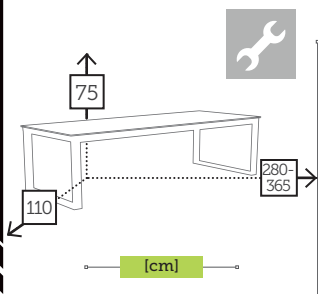

alu/ceramic extendable table [top fusion beton ceramic]

	Ref. TAGC940T28ECCFB Aluminium charcoal Top fusion beton ceramic		Ref. TAGC940T28EWHFB Aluminium white Top fusion beton ceramic