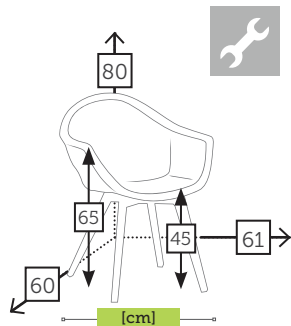

alu/wicker armchair

- Ref. CAR188WHVK
  Aluminium white
  Wicker viro khaki
- Ref. CAR188CCVW
  Aluminium charcoal
  Wicker viro white
- Ref. CAR188WHVW
  Aluminium white
  Wicker viro white
- Ref. CAR188CCWK
  Aluminium charcoal
  Wicker viro khaki

CESANO