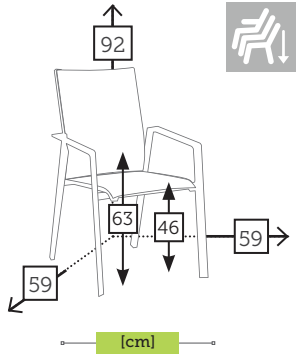

alu/sling armchair

- Ref. CTX867CCKH
  Aluminium charcoal
  Sling khaki
- Ref. CTX867WHKH
  Aluminium white
  Sling khaki