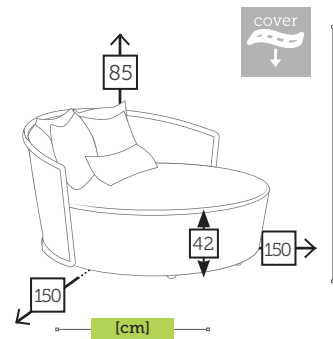

alu side table

- Ref. TAGA112STCC
Aluminium charcoal
- Ref. TAGA112STCH
Aluminium champagne
- Ref. TAGA112STMC
Aluminium mocca
- Ref. TAGA112STWH
Aluminium white

alu/sling daybed with 6 cushions

[upholstered and quick dry foam QDF]