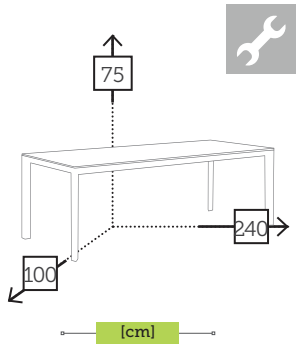

alu/ceramic dining table

- Ref. TAGC762T24CCFB
  Aluminium charcoal
  Top fusion beton ceramic
- Ref. TAGC762T24WHFB
  Aluminium white
  Top fusion beton ceramic