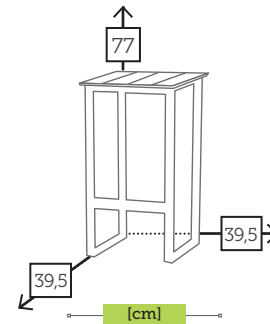

alu/teak barstool

	Ref. CAW940BARWH Aluminium white Top teak