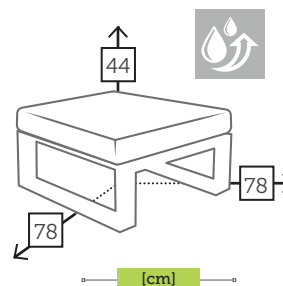

alu footrest with cushion [waterproof inner]

- Ref. CAAF940CCC
  Aluminium charcoal
- Ref. CAAF940CHC
  Aluminium champagne

- Ref. CAAF940MCC
  Aluminium mocca
- Ref. CAAF940WHC
  Aluminium white

FANO