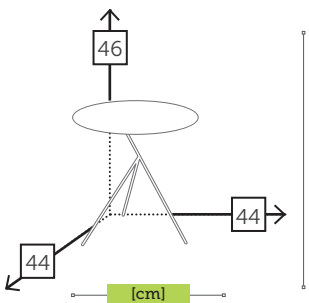

alu round side table

- Ref. CTX126STAZ
  Aluminium blue
- Ref. CTX126STCC
  Aluminium charcoal
- Ref. CTX126STCH
  Aluminium champagne

- Ref. CTX126STMC
  Aluminium mocca
- Ref. CTX126STVD
  Aluminium charcoal
- Ref. CTX126STWH
  Aluminium white

FERMO CURVE