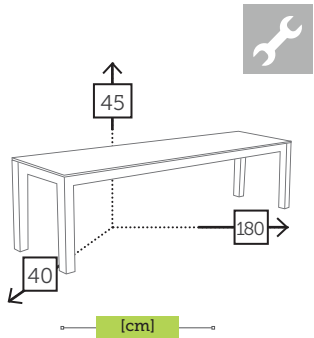

alu/hpl bench

- Ref. 111.1141
  Aluminium white
  Top white hpl
- Ref. 111.1342
  Aluminium black
  Top black hpl