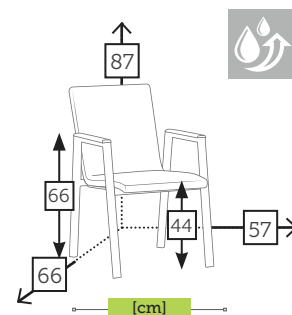

alu/teak upholstered armchair [quick dry foam QDF]

Ref. SA838CC1CC

Aluminium charcoal
Fabric panama grafito