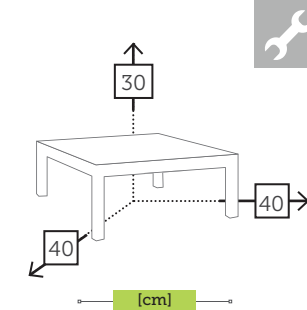

alu/hpl side table

- Ref. 210.1342
  Aluminium black
  Top black hpl
- Ref. 210.1141
  Aluminium white
  Top white hpl
- Ref. 210.1444
  Aluminium mocca
  Top beige hpl