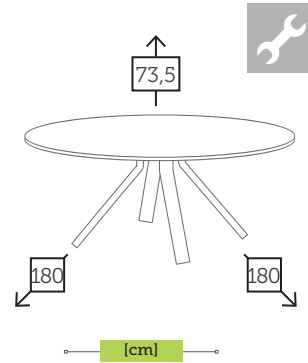

- Ref. MB4035CC
Aluminium charcoal
Sling dark grey
- Ref. MB4035WH
Aluminium white
Sling light grey

CASTOR**alu/teak round table**

- Ref. TAGT766T18RCC
Aluminium charcoal
Top teak
- Ref. TAGT766T18RWH
Aluminium white
Top teak