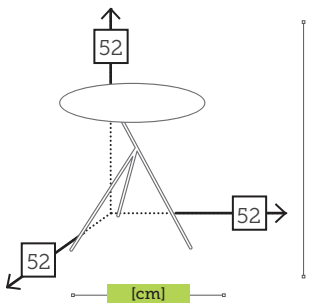

Ref. 131.2101
Polyethylene white
Top clear glass

Ref. 131.2201
Polyethylene black
Top clear glass

EXPLORER

alu round side table

- Ref. CTX126ST6AZ
Aluminium blue
- Ref. CTX126ST6CC
Aluminium charcoal
- Ref. CTX126ST6CH
Aluminium champagne