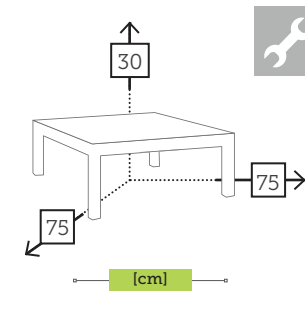

alu/hpl coffee table

- Ref. 106.1342.30
  Aluminium black
  Top black hpl
- Ref. 106.1141.30
  Aluminium white
  Top white hpl