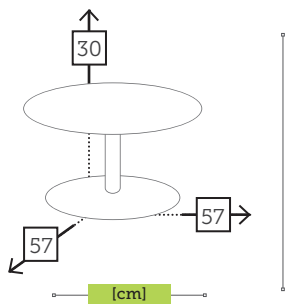

alu round side table

- Ref. TAGA131ST6WH
  Aluminium white
- Ref. TAGA131ST6AZ
  Aluminium blue