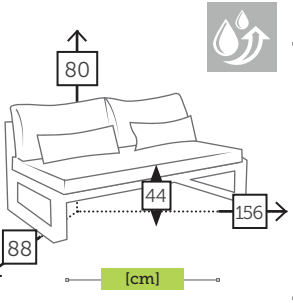

alu 1 seater sofa with 3 cushions [waterproof inner]

- 8013 Ref. CAAS9402WOCCC
  Aluminium charcoal
  panama grefito
- 8008 Ref. CAAS9402WOCHC
  Aluminium champagne
  panama khaki

- 8001 Ref. CAAS9402WOMCC
  Aluminium mocca
  panama coco
- 3961 Ref. CAAS9402WOWHC
  Aluminium white
  sacha grey

FERMO CURVE