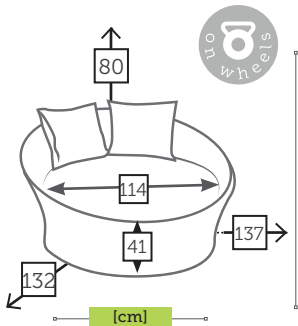

alu/sling lounge bed with cushions [quick dry foam QDF]

Ref. CTXS710R7CFC
Sling coffee
Cushion coffee sling

Ref. CTXS710R7SBC
Sling silverblack
Cushion silverblack sling

Ref. CTXS710R7KHC
Sling khaki
Cushion khaki sling

Ref. CTXS710R7WHC
Sling white
Cushion white sling