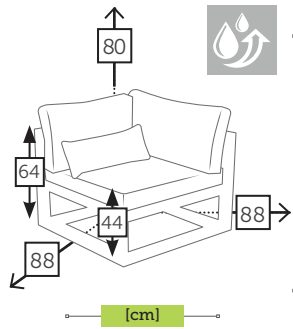

FERMO CURVE

alu 1 seater corner with cushions [waterproof inner]

- 8013 Ref. CAAF940CCC
  Aluminium charcoal
  panama grefito
- 8008 Ref. CAAF940CHC
  Aluminium champagne
  panama khaki

- 8001 Ref. CAAF940MCC
  Aluminium mocca
  panama coco
- 3961 Ref. CAAF940WHC
  Aluminium white
  sacha grey

FERMO CURVE