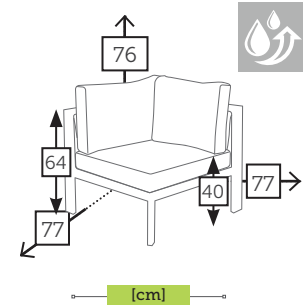

Ref. CBTS6831WHC
Aluminium white
Rope grey

CESANO

alu/teak coffee table

Ref. CAWS619ST1CC
Aluminium charcoal
Top teka

COOPER

alu/rope 1 seater corner with cushions [waterproof inner]

Ref. CBTS683CWHC
Aluminium white
Rope grey