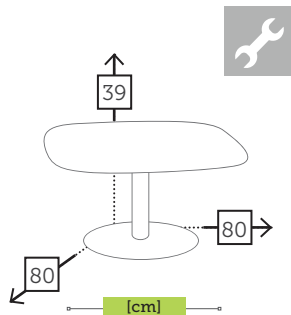

alu/glass coffee table

Ref. CAGS610ST4WH
Aluminium white
Top white foggy glass

THEMIS