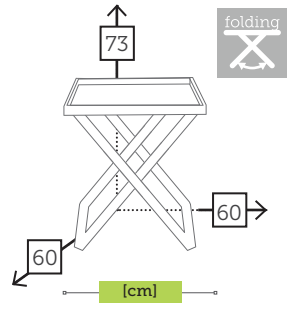

MARS

alu relax chair with cushions

- Ref. MS0971LCCC
Aluminium charcoal
Sunbrella dove
- Ref. MS0971LCWH
Aluminium white
Sunbrella shade

MIAMI

alu service table with removable tray

- Ref. TAGA603T6CC
Aluminium charcoal
- Ref. TAGA603T6MC
Aluminium mocca
- Ref. TAGA603T6CH
Aluminium champagne
- Ref. TAGA603T6WH
Aluminium white