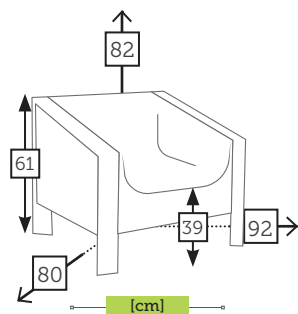

alu/resin lounge chair

Ref. 132.1121
Aluminium white
Polyethylene white

Ref. 132.1322
Aluminium black
Polyethylene black

COSMO