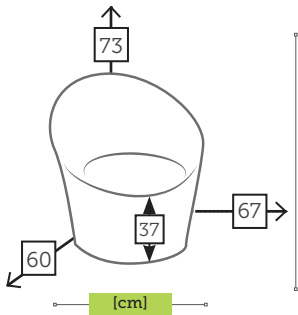

alu/sling relax chair with cushion [quick dry foam QDF]

Ref. CTX710CFC
Sling coffee
Cushion coffee sling

Ref. CTX710SBC
Sling silverblack
Cushion silverblack sling

Ref. CTX710GGC
Olefin gentle grey
Cushion gentle grey olefin

Ref. CTX710WHC
Sling white
Cushion white sling

Ref. CTX710KHC
Sling khaki
Cushion khaki sling