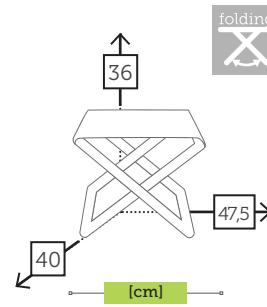

alu/sling footrest

- Ref. CTXF719CCSB
  Aluminium charcoal
  Sling silverblack
- Ref. CTXF719CHKH
  Aluminium champagne
  Sling khaki
- Ref. CTXF719MCCF
  Aluminium mocca
  Sling coffee
- Ref. CTXF719WHKH
  Aluminium white
  Sling khaki
- Ref. CTXF719WHSB
  Aluminium white
  Sling silverblack
- Ref. CTXF719WHWH
  Aluminium white
  Sling white

YORK