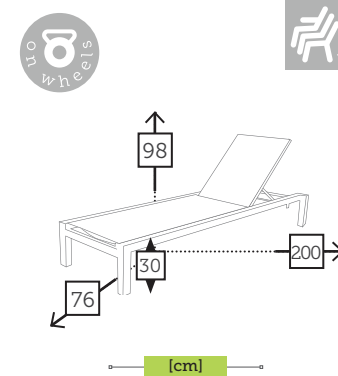

alu/sling sunlounger [5 positions back]

- Ref. 309.1161
  Aluminium white
  Sling white
- Ref. 309.1360
  Aluminium black
  Sling black
- Ref. 309.1162
  Aluminium white
  Sling khaki
- Ref. 309.1963
  Aluminium taupe
  Sling taupe
- Ref. 309.1462
  Aluminium mocca
  Sling khaki