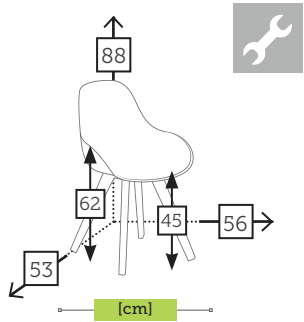

Aluminium white
Fabric sunbrella shade

sunbrella shade

MUGA

alu/teak upholstered armchair [quick dry foam QDF]

Ref. SA838CC1CC

Aluminium charcoal
Fabric panama grafito

NEVERLAND

alu/resin chair