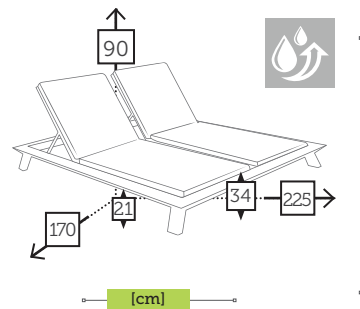

alu double sunlounger 5 positions with cushion [waterproof inner]