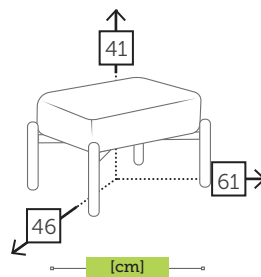

sunbrella dove

Ref. MR09621SWH

Aluminium white
Fabric sunbrella shade

sunbrella shade

MORRIS

alu/upholstered footrest with cushion [quick dry foam QDF]

Ref. MR0962OTCC

Aluminium charcoal
Fabric sunbrella dove