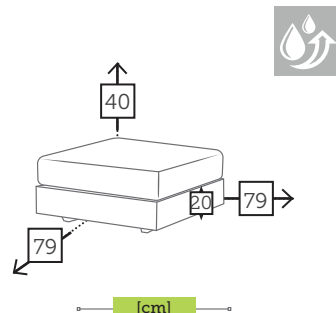

alu footrest with cushion [waterproof inner]

Ref. CAAF6024WHC
Aluminium white

SIESTA