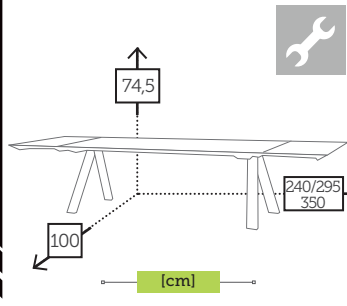

- Ref. CAP158WH
- Aluminium white
- Seat white

NEVERLAND

alu 2 seater sofa with cushions [waterproof inner]

- Ref. CAAS6192WOWHC
- Aluminium white
- 8007 panama artic

NEVERLAND

alu/ceramic extendable table