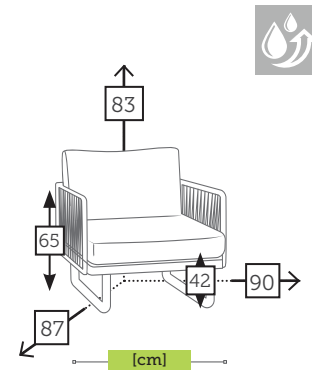

alu/rope 1 seater sofa with cushions [waterproof inner]

- Ref. CBTS6391CCGRC
  Aluminium charcoal
  Rope grey