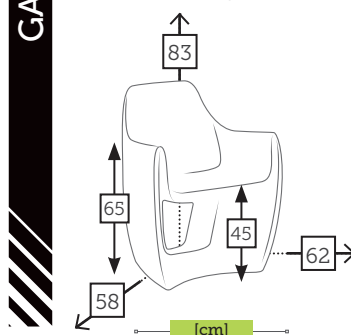

GAT resin dining armchair

- Ref. 251.2100
  Polyethylene white
- Ref. 251.2200
  Polyethylene black