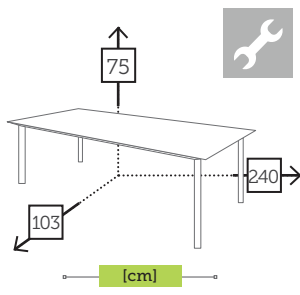

MESSINA

alu stool

- Ref. CAA712CC
Aluminium charcoal
- Ref. CAA712MC
Aluminium mocca
- Ref. CAA712CH
Aluminium champagne
- Ref. CAA712WH
Aluminium white

MORRIS

alu dining table

- Ref. MR0962DT2CC
Aluminium charcoal
- Ref. MR0962DT2WH
Aluminium white