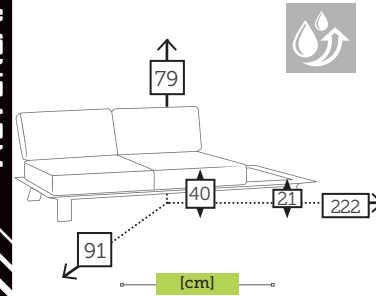

- Ref. CAP158WH
- Aluminium white
- Seat white

NEVERLAND

alu 2 seater sofa with cushions [waterproof inner]

- Ref. CAAS6192WOWHC
- Aluminium white
- 8007 panama artic

NEVERLAND

alu/ceramic extendable table