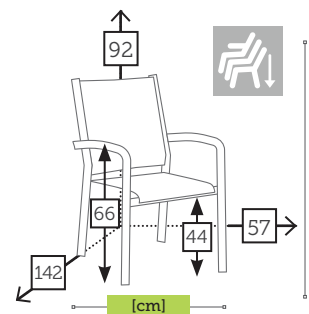

alu/sling armchair [cast alu decor arm]

Ref. CTX859DCCSB
Aluminium charcoal
Sling silverblack

Ref. CTX859DWHKH
Aluminium white
Sling khaki

Ref. CTX859DCHKH
Aluminium champagne
Sling khaki

Ref. CTX859DWHSB
Aluminium white
Sling silverblack

Ref. CTX859DMCCF
Aluminium mocca
Sling coffee

Ref. CTX859DWHWH
Aluminium white
Sling white

CUBE