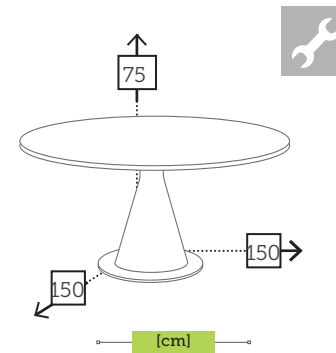

resin/hpl round table