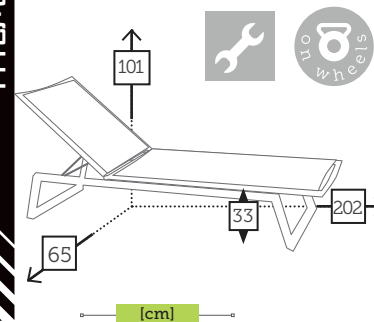

SPADE

alu/glass coffee table

Ref. CAGS610ST4WH
 Aluminium white
 Top white foggy glass

THEMIS

alu/sling sunlounger 5 positions

Ref. CTXL891CCSB
 Aluminium charcoal
 Sling silverblack

Ref. CTXL891CHKH
 Aluminium champagne
 Sling khaki