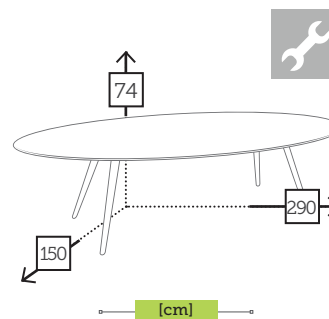

alu/glass dining table [top foggy glass 12 mm]

- Ref. TAGG610T29WH
  - Aluminium white
  - Top white foggy glass