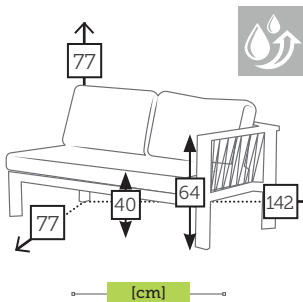

CESANO

alu/teak coffee table

Ref. CAWS619ST4CC
Aluminium charcoal
Top teka

COOPER

alu/rope 2 seater left arm sofa with cushions [waterproof inner]

Ref. CBTS6832LLWHC
Aluminium white
Rope grey

COOPER

alu/rope 2 seater right arm sofa with cushions [waterproof inner]