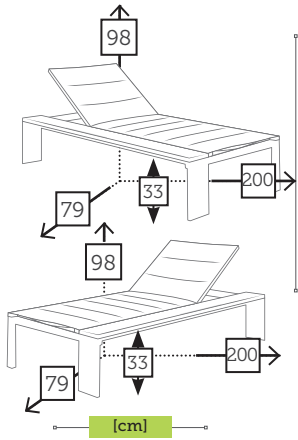

TECHNICAL SPECIFICATIONS

alu/double sling/teak sunlounger

Ref. SA833AL1DRWH
Aluminium white
Sling khaki

Ref. SA833AL1DRGR
Aluminium charcoal
Sling khaki

Ref. SA833AL1DLWH
Aluminium white
Sling khaki

Ref. SA833AL1DLGR
Aluminium charcoal
Sling khaki