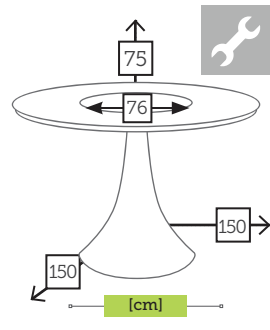

alu/glass round table with lazy susan [top foggy glass 12 mm]

- Ref. TAGG153T15RCC
  Aluminium charcoal
  Top grey
- Ref. TAGG153T15RCH
  Aluminium champagne
  Top cappuccino
- Ref. TAGG153T15RMC
  Aluminium mocca
  Top cappuccino

- Ref. TAGG153T15RWHCP
  Aluminium white
  Top cappuccino
- Ref. TAGG153T15RWHGR
  Aluminium white
  Top grey
- Ref. TAGG153T15RWH
  Aluminium white
  Top white

EXPLORER