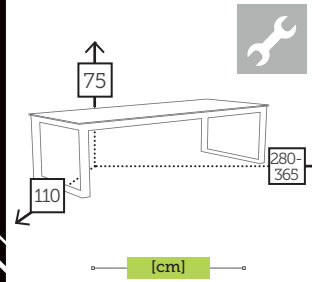

alu/teak extendable table

	Ref. TAGT940T28EWH Aluminium white Top teak