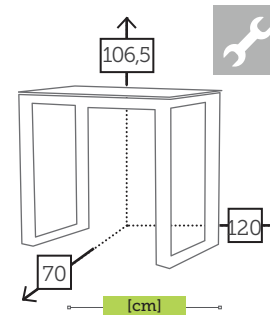

alu/teak bar table

	Ref. TAGT940T127BARWH Aluminium white Top teak