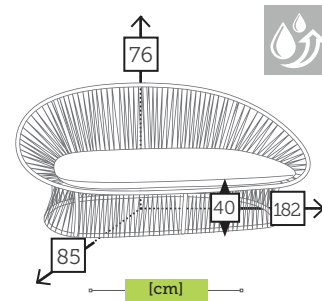

alu/rope 2 seater sofa with seat cushion [waterproof inner]

- Ref. CBTS6102KHC
  - Aluminium white
  - Sling khaki
  - Cushion khaki sling
- Ref. CBTS6102GRC
  - Aluminium white
  - Sling silverblack
  - Cushion silverblack sling